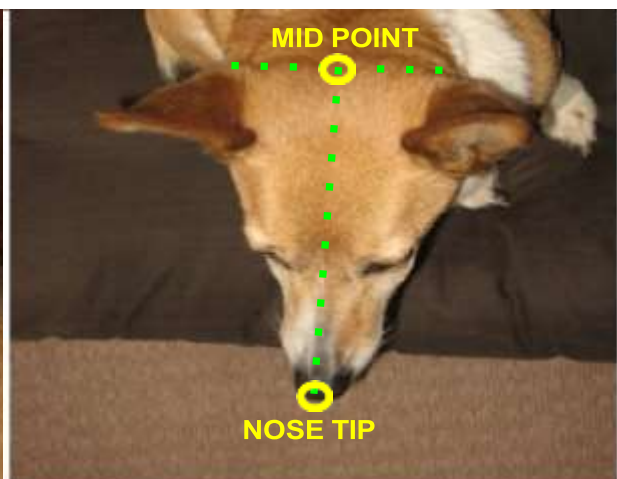

The resulting measurement represents the **HEAD MEASUREMENT** you will use to size your NOVAGUARD using the table provided.

SIZE MATTERS!

A good fit is critical for the NOVAGUARD to function correctly and to give your dog the best chance of accepting this alternative to the dreaded "CONE OF SHAME"

A SNUG FIT!

When fitting your new NOVAGUARD make sure the neck collar is done up firmly otherwise the dog is less likely to accept the collar. Depending on the temperament of your dog, you may loosen this slightly once the NOVAGUARD has been accepted by your special friend.

FINAL SIZING

Using the tables provided size the NOVAGUARD by HEAD MEASUREMENT AND by CANINE WEIGHT. You may find you have 2 different sizes according to the 2 charts. This is because, as we know, dogs come in all shapes and sizes. Simply pick the smaller size. It is always better to size down when in doubt.

NOVAGUARD DIAGRAMS

NOVAGUARD TABLES

HEAD MEASUREMENT

(Equivalent E-Collar size in Brackets)

NOVAGUARD SIZE	11 - 13	13 - 15	15 - 18	18 - 21	21 - 24	centimeters
	4.3 - 5	5 - 6	6 - 7	7 - 8.3	8.3 - 9.4	inches
TOY (10)	Yellow	Orange	Blue	Green	Red	
SMALL (12.5)	Orange	Orange	Blue	Green	Red	
SMALL MEDIUM (12.5 - 20)	Blue	Blue	Blue	Green	Red	
MEDIUM (20 - 25)	Green	Green	Green	Green	Red	
LARGE (25 - 30)	Red	Red	Red	Red	Red	